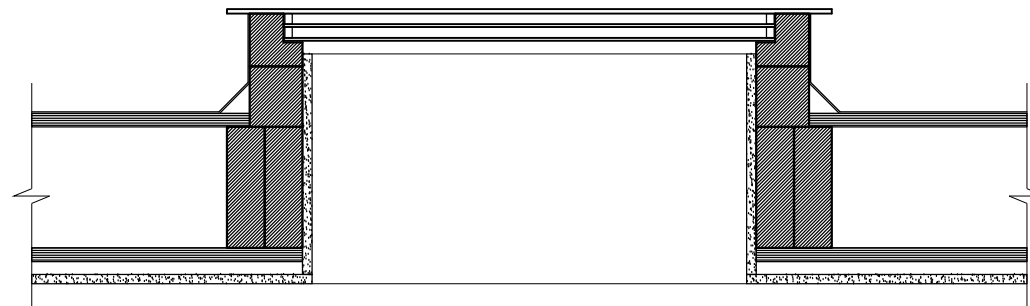

PLAN

SECTION

N.B: This drawings should not be copied or passed on without the written consent from Panoroof

TITLE
**PANOROOF TRIPLE GLAZED -
CLEAR GLASS**
SIZE 600 x 600MM

DRW
ASD
CHK
Panoroof

SCALE
1:10 @ A3
DATE
Mar 2015