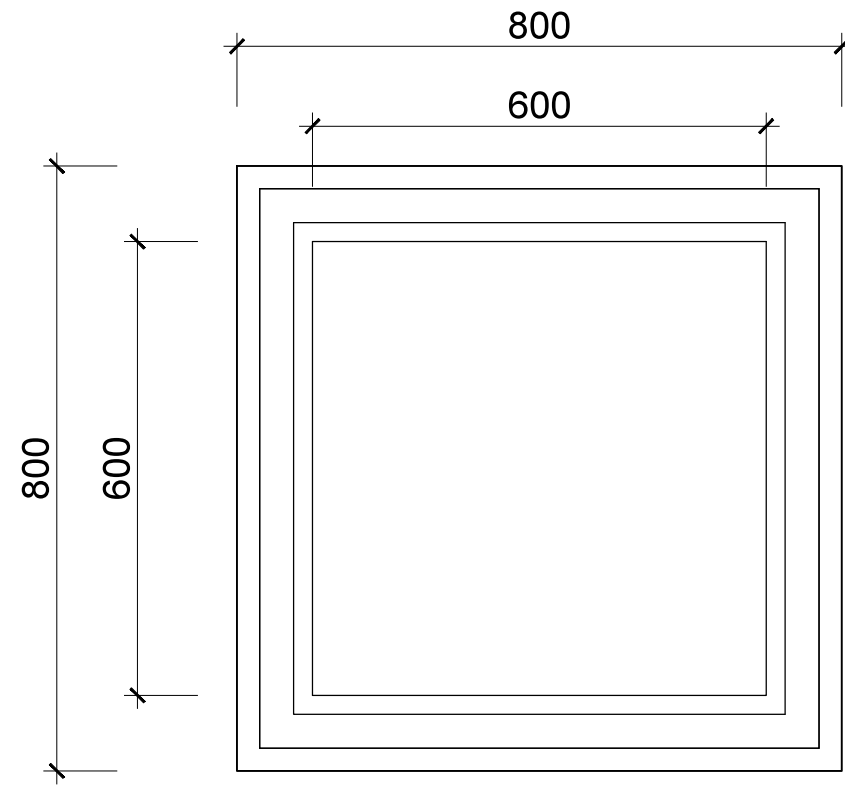

PLAN

SECTION

N.B: This drawings should not be copied or passed on without the written consent from Panoroof

TITLE
**PANOROOF TRIPLE GLAZED -
CLEAR GLASS**
SIZE 600 x 600MM

DRW
ASD
CHK
Panoroof

SCALE
1:10 @ A3
DATE
Mar 2015