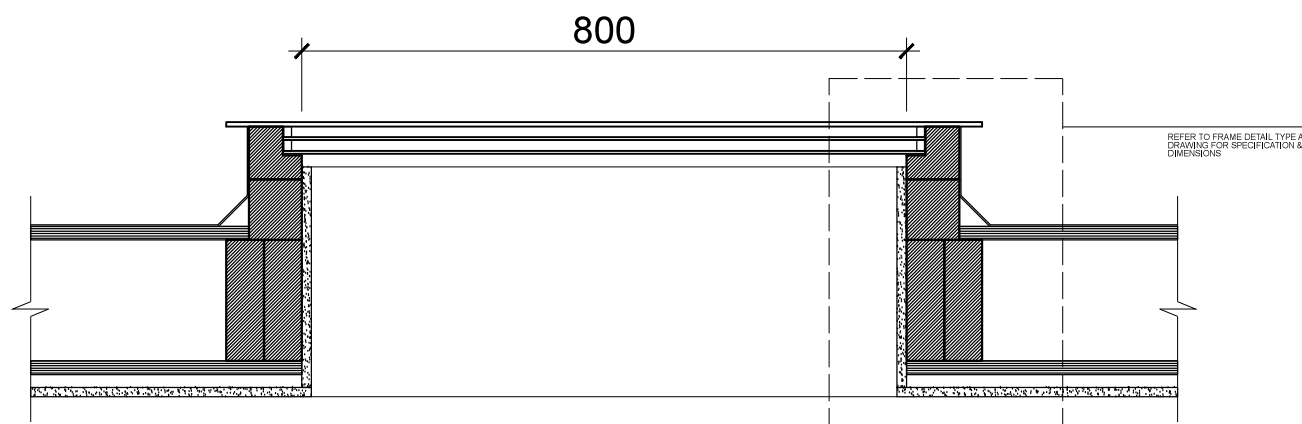

PLAN

SECTION

N.B: This drawings should not be copied or passed on without the written consent from Panorooft

TITLE  
**PANOROOFT TRIPLE GLAZED ROOFLIGHT**  
SIZE 800 x 800MM

DRW	SCALE
ASD	1:10 @ A3
CHK	DATE
Panorooft	Jan 2017