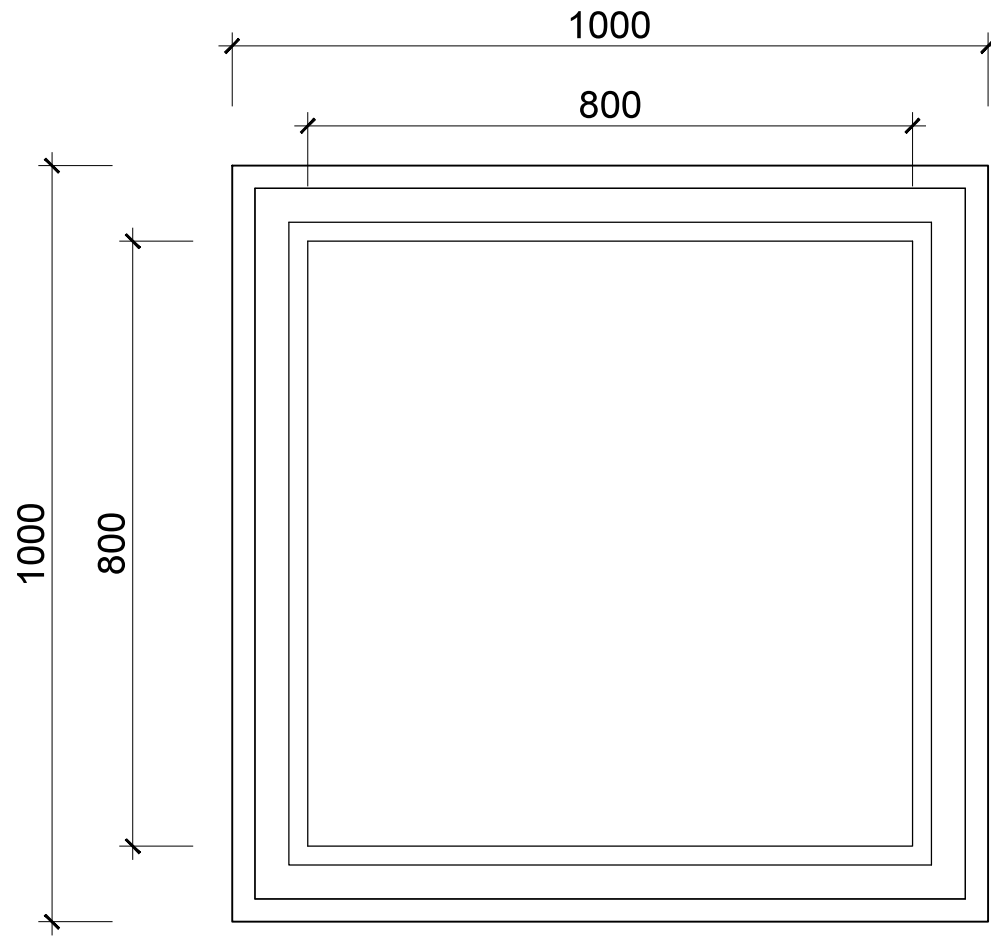

PLAN

SECTION

N.B: This drawings should not be copied or passed on without the written consent from Panorooft

TITLE  
**PANOROOFT TRIPLE GLAZED ROOFLIGHT**  
SIZE 800 x 800MM

DRW	SCALE
ASD	1:10 @ A3
CHK	DATE
Panorooft	Jan 2017