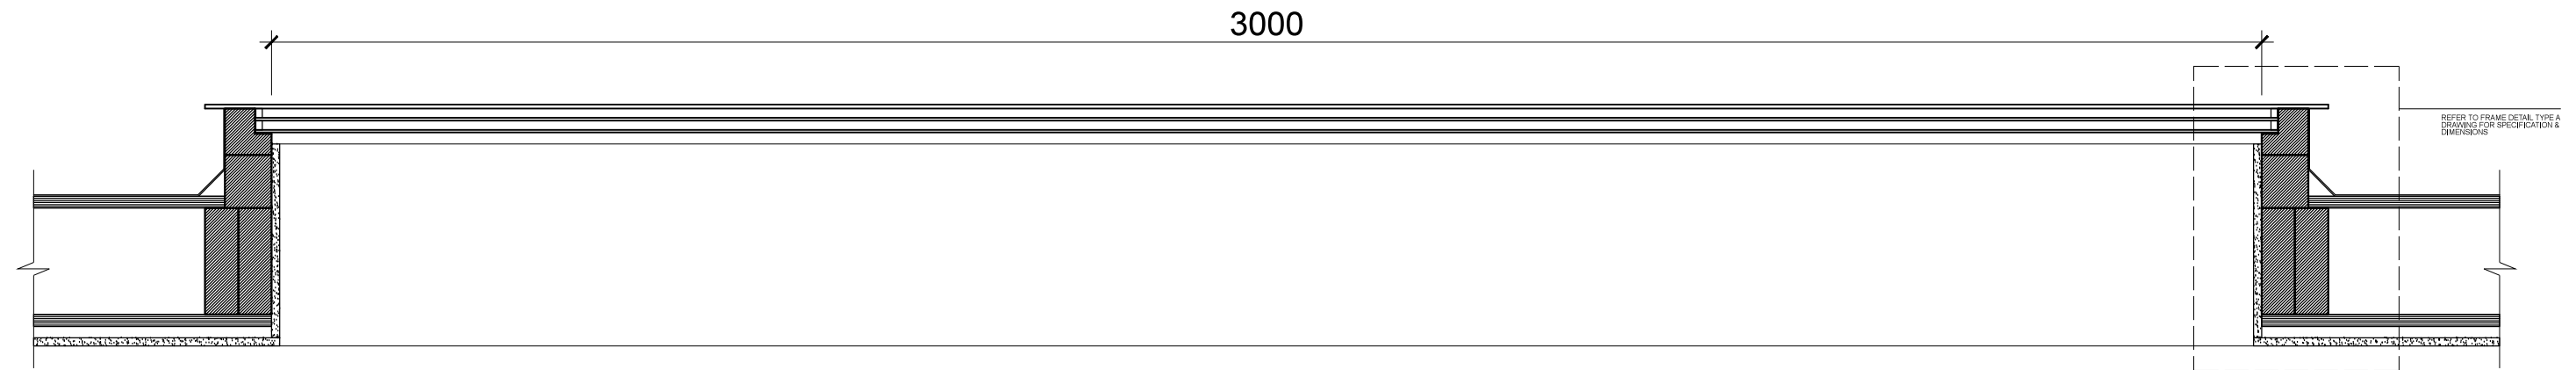

PLAN

SECTION

N.B: This drawings should not be copied or passed on without the written consent from Panoroof

TITLE
PANOROOF TRIPLE GLAZED ROOFLIGHT
 SIZE 600 x 3000MM

DRW
 ASD
 CHK
 Panoroof

SCALE
 1:10 @ A3
 DATE
 Jan 2017